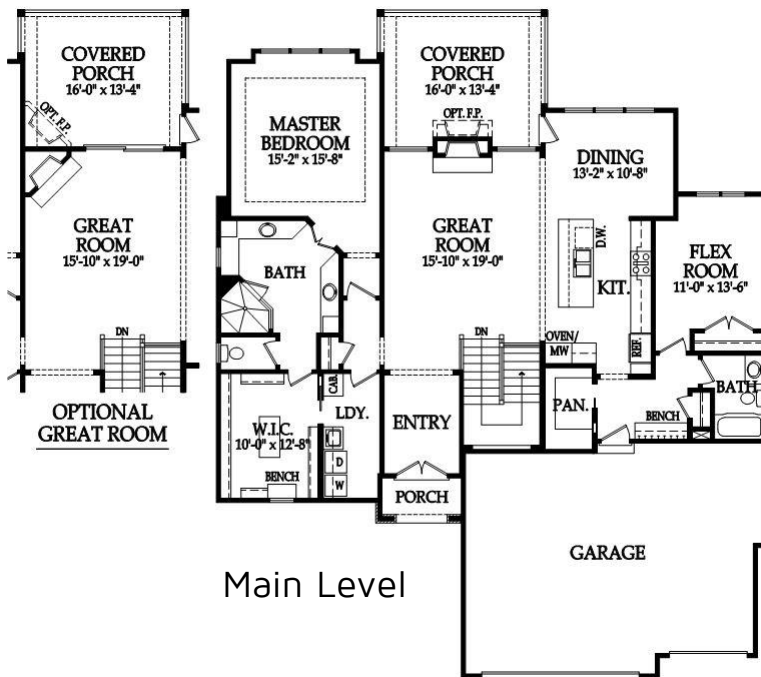

# The Windsor

Villa Style Home

Main Level

- 5 Bedrooms
- 4 Bathrooms
- 3 Car Garage
- Walk-out/Walk-Up
- Covered Patio
- Covered Deck with Fireplace

Garden Level

EVAN-TALAN  
— HOMES —