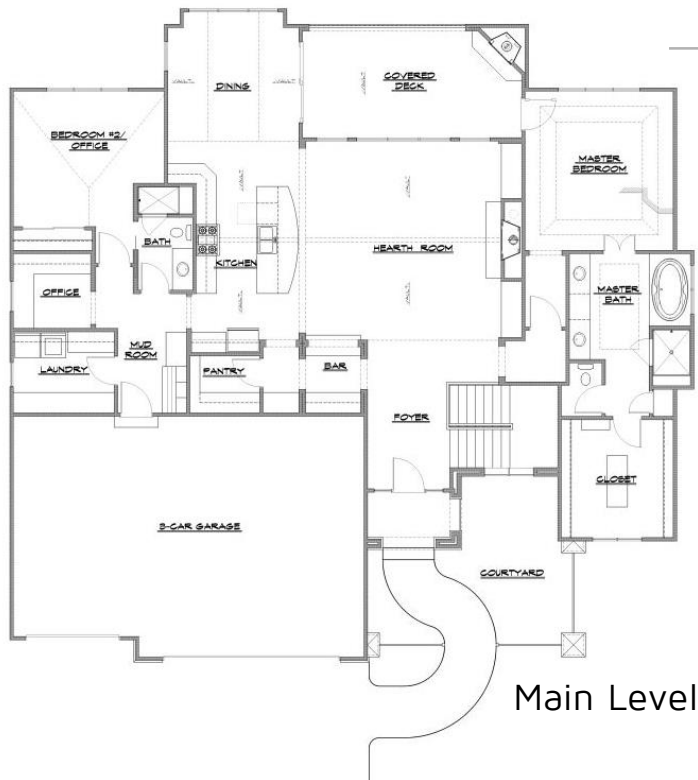

The Tudor

Villa Style Home

Main Level

- 5 Bedrooms
- 4 Bathrooms
- 3 Car Garage
- Walk-out/Walk-Up
- Covered Patio
- Covered Deck with Fireplace

Garden Level

EVAN-TALAN
— HOMES —