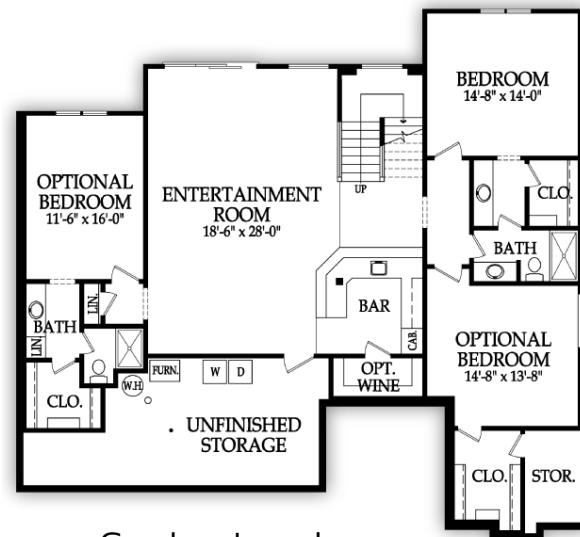

The Cambridge

Villa Style Home

- 5 Bedrooms
- 4 Bathrooms
- 3 Car Garage
- Walk-out/Walk-Up
- Covered Patio
- Covered Deck with Fireplace

EVAN-TALAN
— HOMES —